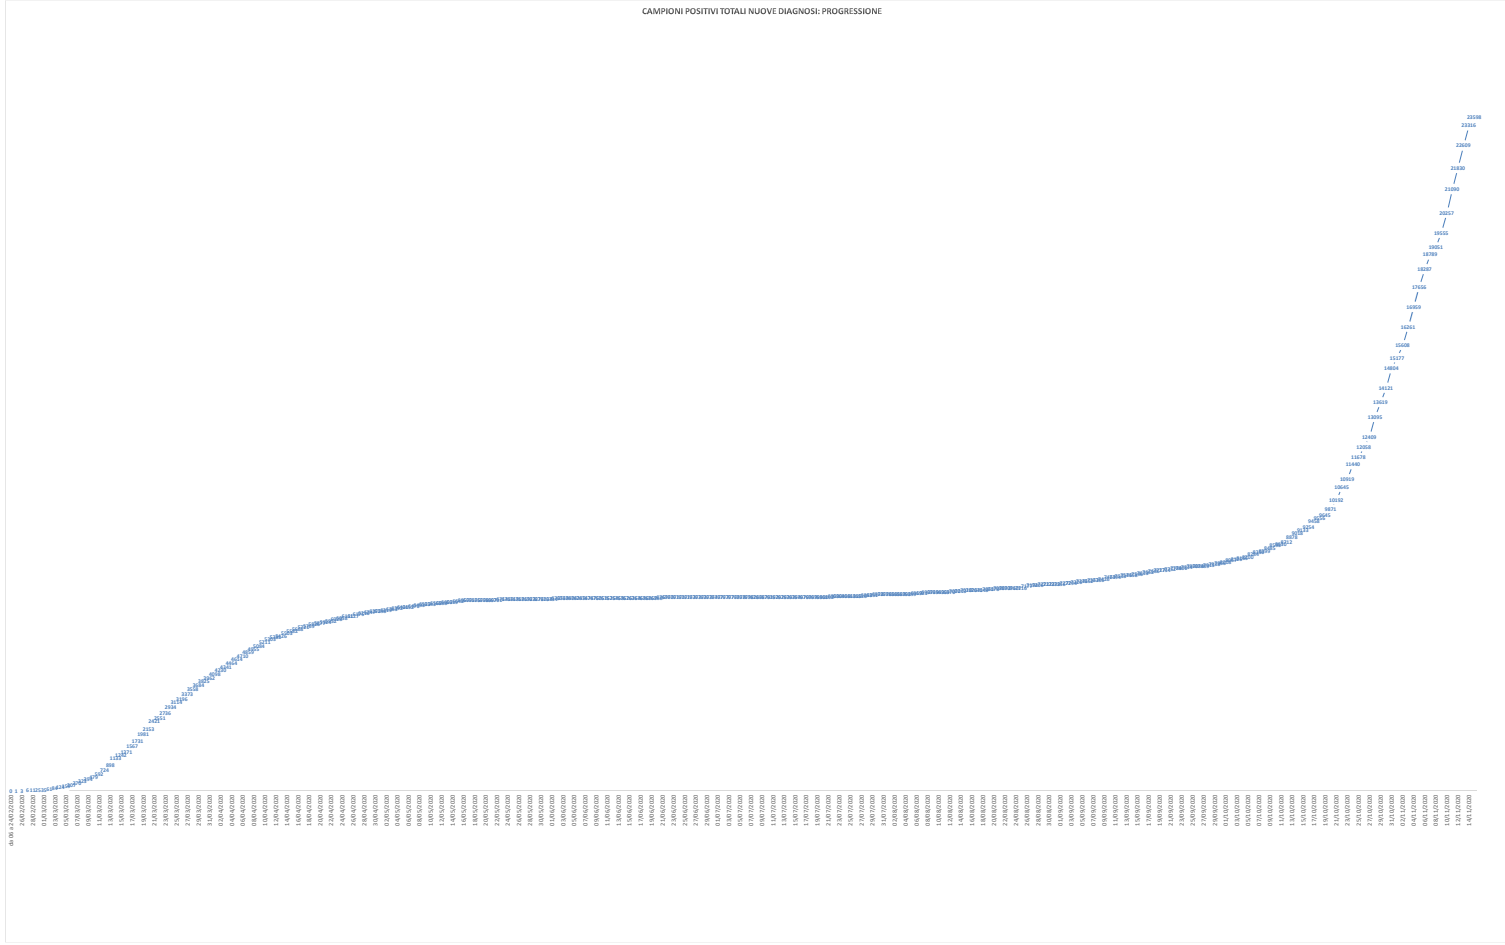

giorno	Campioni Positivi totali: progressione	Campioni totali totali: progressione
01/01/2020	0	0
02/01/2020	1	1
03/01/2020	2	2
04/01/2020	3	3
05/01/2020	4	4
06/01/2020	5	5
07/01/2020	6	6
08/01/2020	7	7
09/01/2020	8	8
10/01/2020	9	9
11/01/2020	10	10
12/01/2020	11	11
13/01/2020	12	12
14/01/2020	13	13
15/01/2020	14	14
16/01/2020	15	15
17/01/2020	16	16
18/01/2020	17	17
19/01/2020	18	18
20/01/2020	19	19
21/01/2020	20	20
22/01/2020	21	21
23/01/2020	22	22
24/01/2020	23	23
25/01/2020	24	24
26/01/2020	25	25
27/01/2020	26	26
28/01/2020	27	27
29/01/2020	28	28
30/01/2020	29	29
31/01/2020	30	30
01/02/2020	31	31
02/02/2020	32	32
03/02/2020	33	33
04/02/2020	34	34
05/02/2020	35	35
06/02/2020	36	36
07/02/2020	37	37
08/02/2020	38	38
09/02/2020	39	39
10/02/2020	40	40
11/02/2020	41	41
12/02/2020	42	42
13/02/2020	43	43
14/02/2020	44	44
15/02/2020	45	45
16/02/2020	46	46
17/02/2020	47	47
18/02/2020	48	48
19/02/2020	49	49
20/02/2020	50	50
21/02/2020	51	51
22/02/2020	52	52
23/02/2020	53	53
24/02/2020	54	54